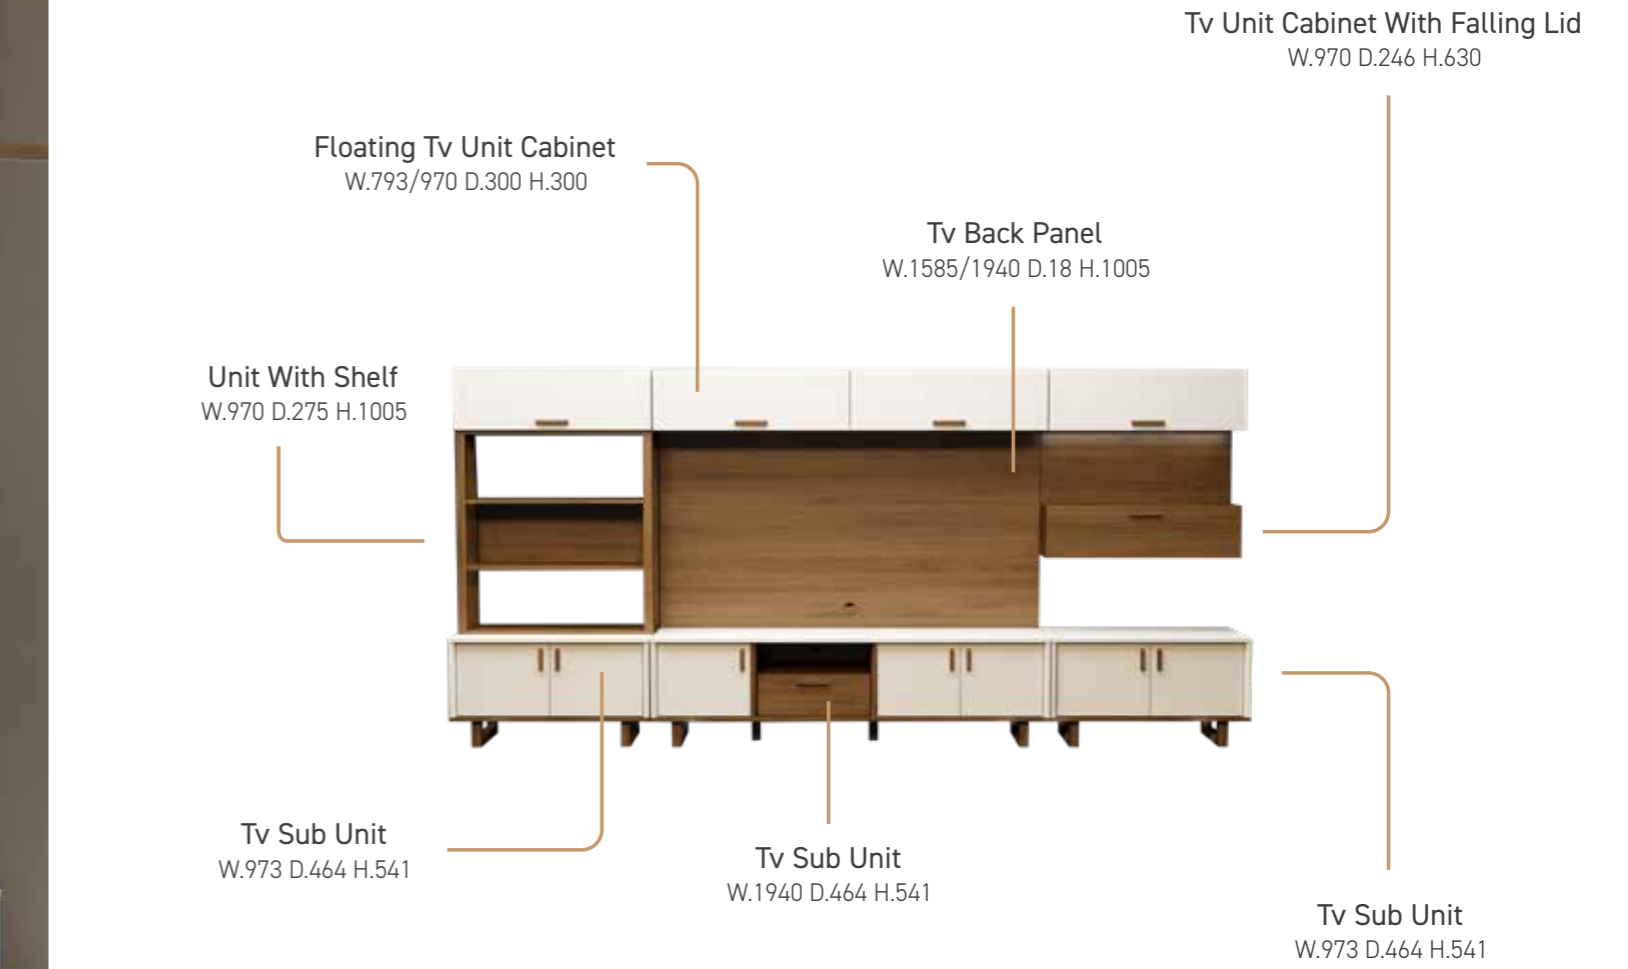

The Unique Harmony of Walnut and White...

Designed with the inspiration of the exquisite beauty of nature, Calina TV Unit dazzles with the harmonious blend of walnut and moonstone white. Featuring closed space for your belongings with closed and drawer compartments, Calina TV Unit offers ease of cleaning with its high legs.