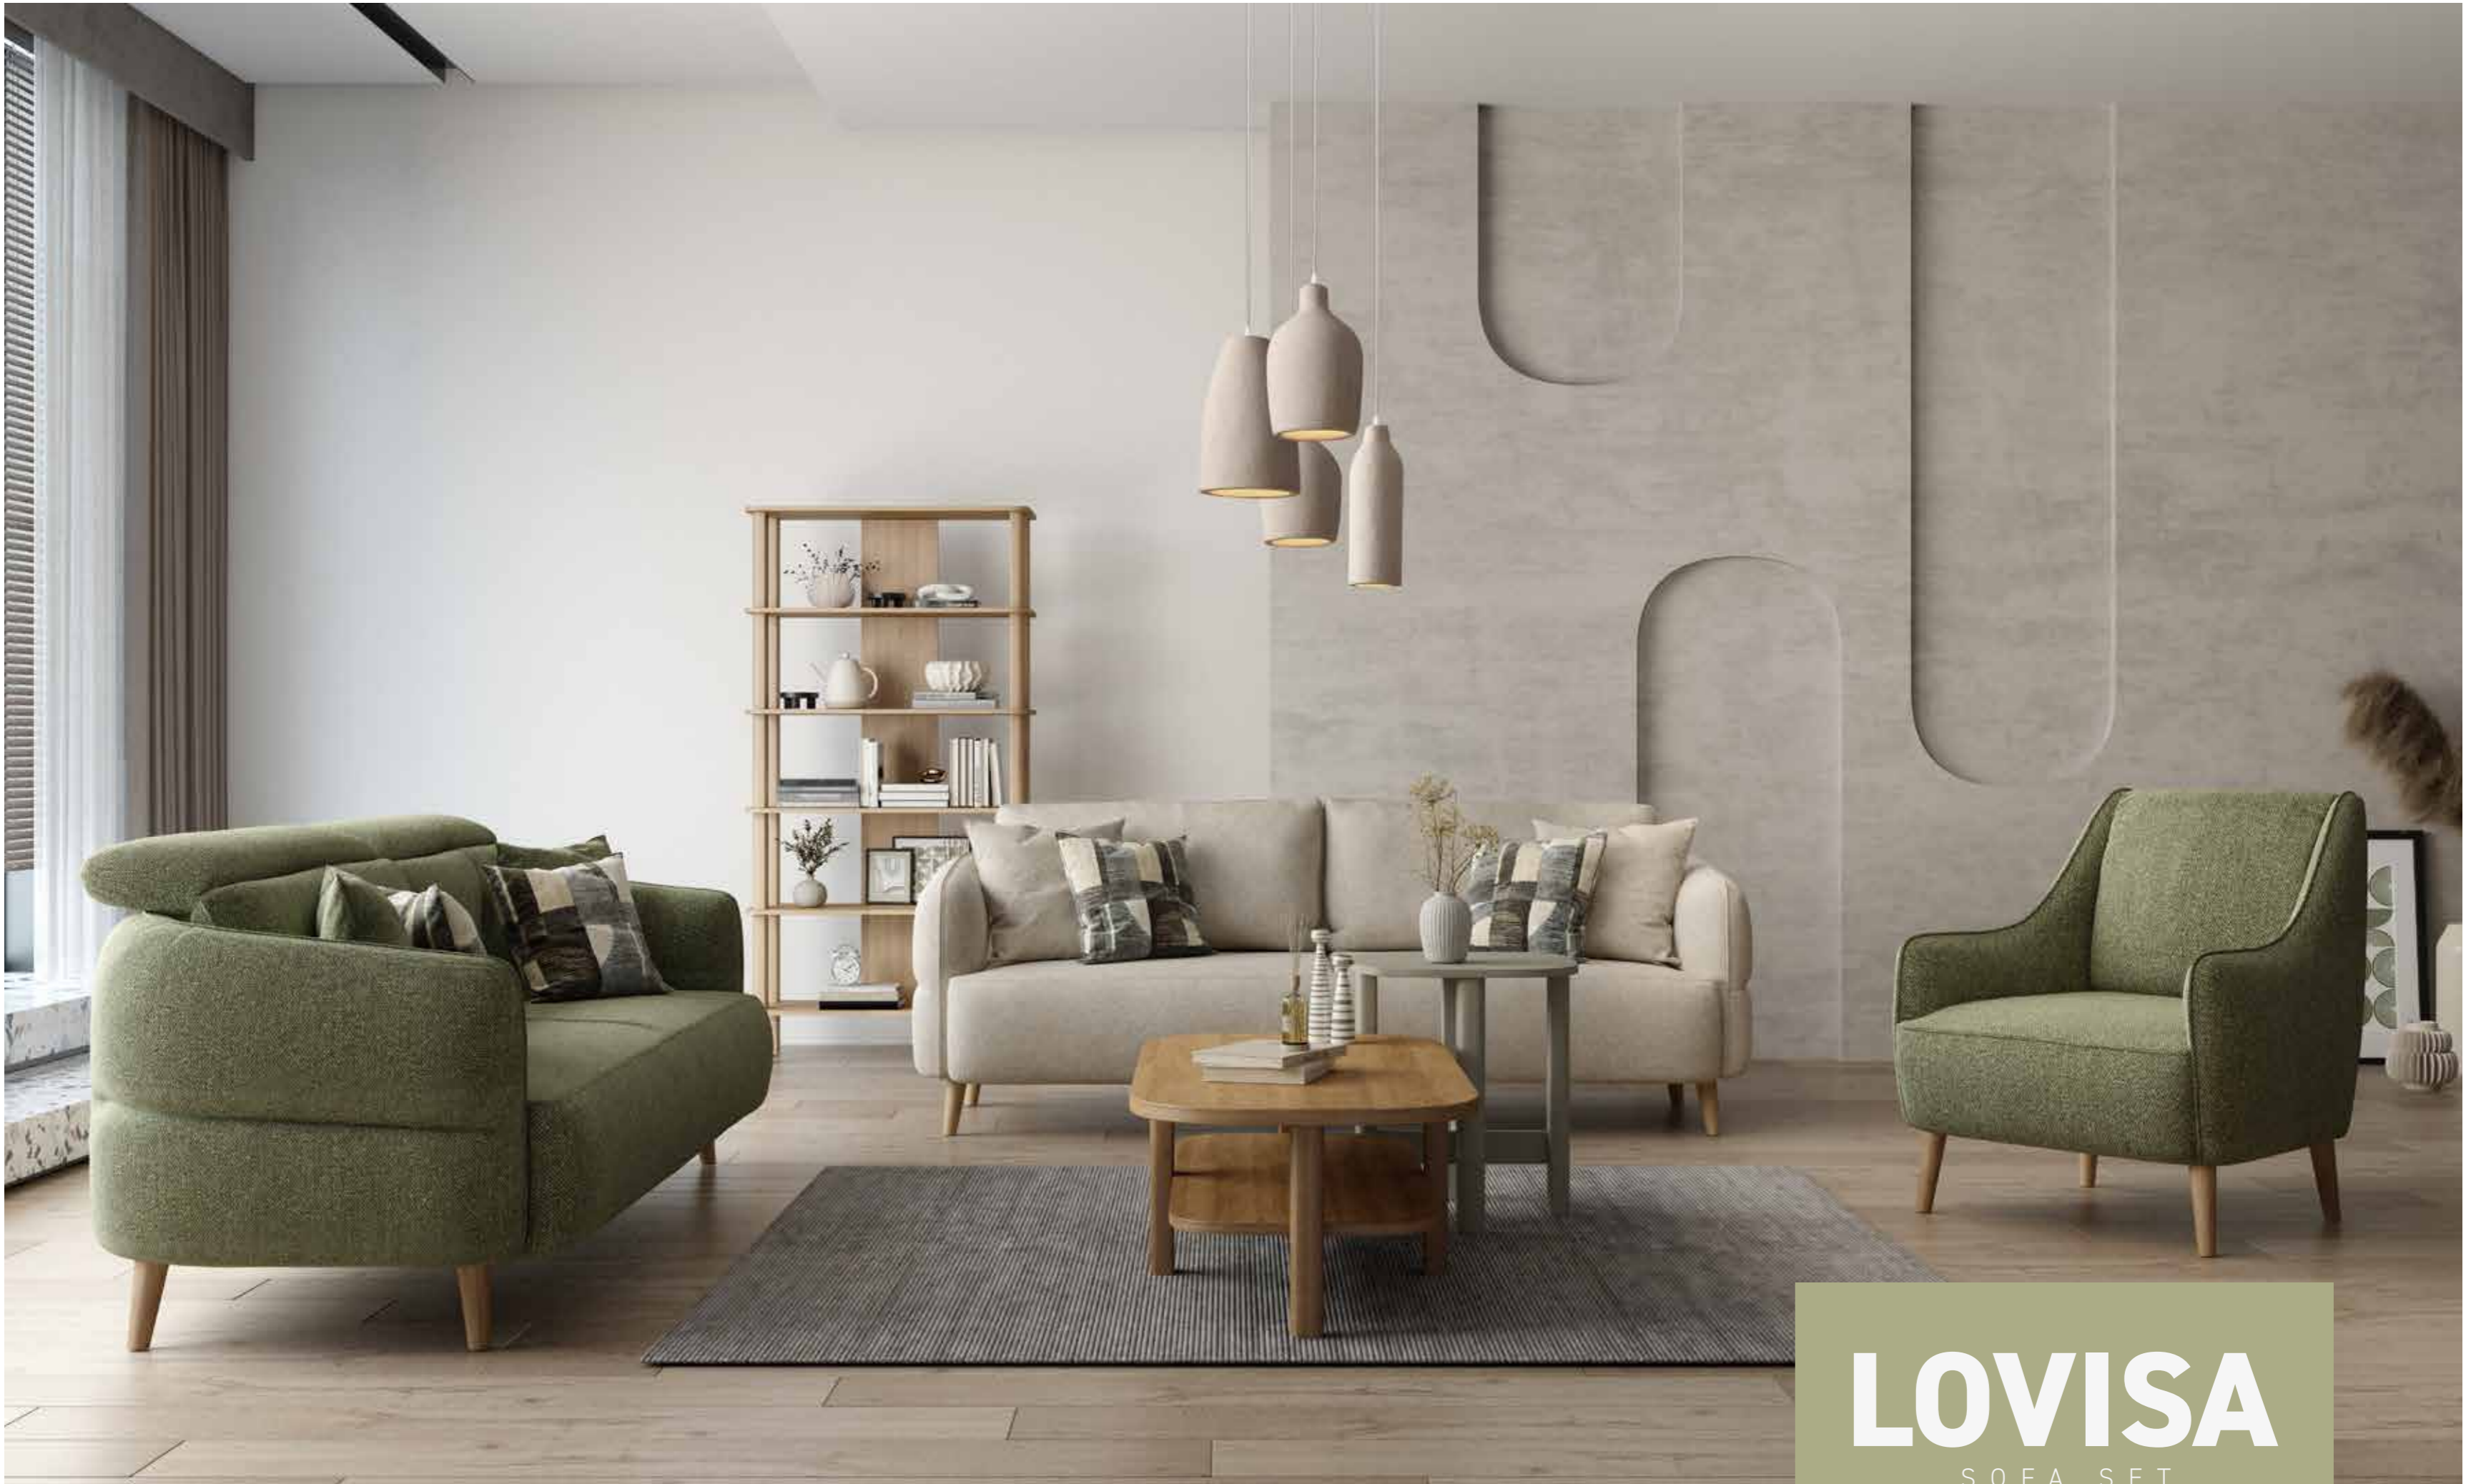

LOVISA
SOFA SET