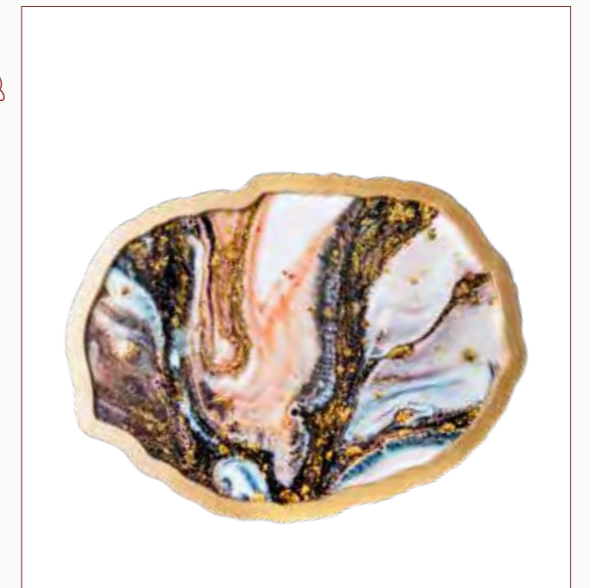

Venus Vase

245x120x120mm
Made of ceramic. Has a matte surface.

Vito Vase

235x170x170mm
Made of ceramic. Has a matte surface.

Marble Tray

40x500x310mm
Made of acrylic.

Galexa Tray

70x480x370mm
Made of acrylic.