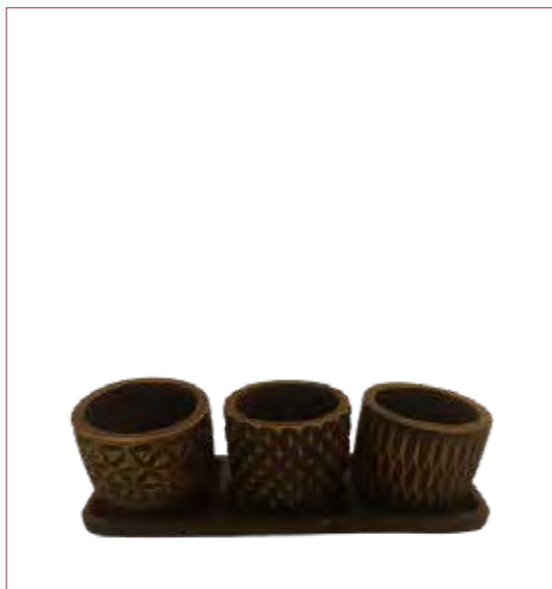

✿ ✿ **Piena Aged Vase Set**

150x150x240-180x180x160-130x130x120mm
Made of concrete material.
Aged gold paint detailed.

✿ ✿ **Piena Aged Decorative Set**

230x90x80mm
Made of concrete material.
Aged gold paint detailed.

✿ ✿ **Piena Circle Object - Big**

400x100x550mm
Made of metal.

✿ ✿ **Piena Circle Object - Small**

290x100x400mm
Made of metal.

✿ ✿ **Piena Round Object Set of 2**

250x100x350 - 190x90x300mm
Made of polyester.