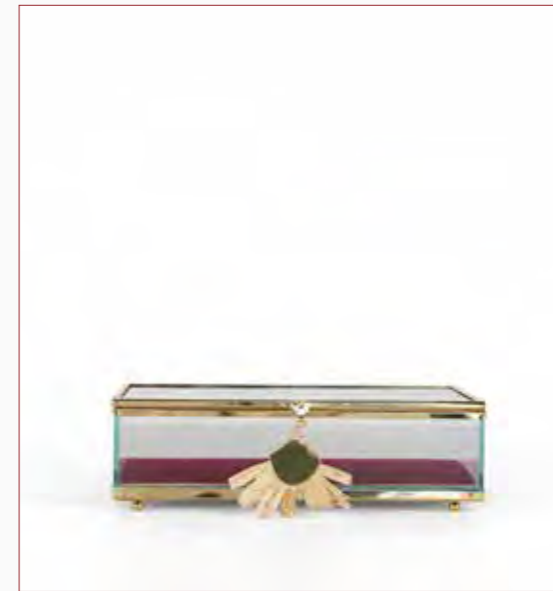

120x320mm
Made of polyester.

✿ ✿ **Norel Glass Jewelry Box**

150x150x50mm
Made of glass and brass material.
Wicker accessory in the outer section.
Inner surface is covered with velvet.