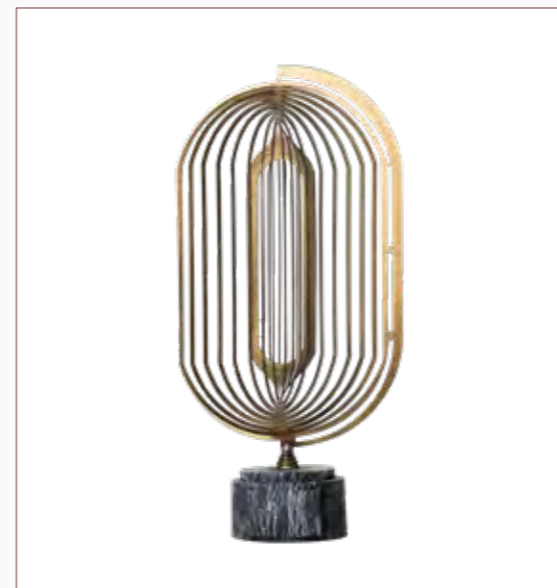

☘ ☘ **Sirius Object**

400x300x130mm
Made of metal.

☘ ☘ **Comet Big-Small Object**

320x270x100-240x100mm
Made of metal.

☘ ☘ ☘ **Cristal Object Set**

450x210x120-350x210x100mm
Made of metal, base is marble.

☘ ☘ ☘ **Lionel Object**

450x290x100mm
Made of metal.

☘ ☘ **Crista Object**

500x300x140mm
Made of metal.

☘ ☘ ☘ **Hexa Object**

345x225x100mm
Made of metal.

☘ ☘ ☘ **Oblic Object**

380x180x140mm
Made of metal.

☘ ☘ ☘ **Voronoi White Object Big**