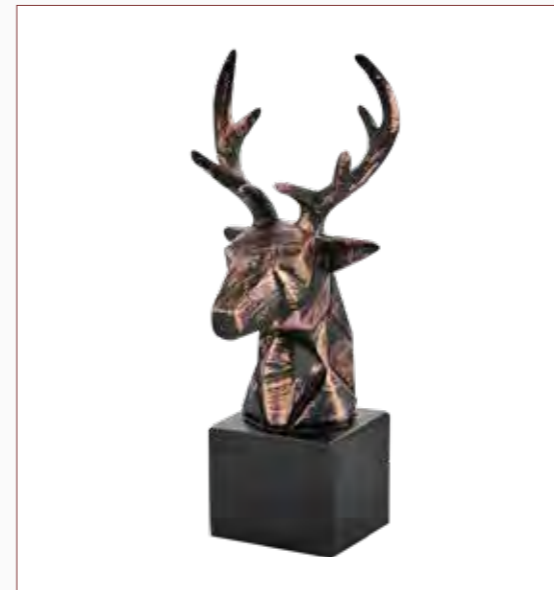

Nordic Pearlescent Leaf Figure Set

160x80x460 - 160x80x460mm
Made of polyester.

Nordic Black Big Leaf Object

545x310x105mm
Made of polyester.

Nordic Decorative Deer Figure

160x160x340mm
Made of polyester.

Nordic Aged Vase Set

160x160x200 - 200x200x250mm
Made of metal. Available together with its flowers.

Nordic Aged Big Decorative Object

200x430x100mm
Made of metal.

Nordic Aged Small Decorative Object

200x370x100mm
Made of metal.