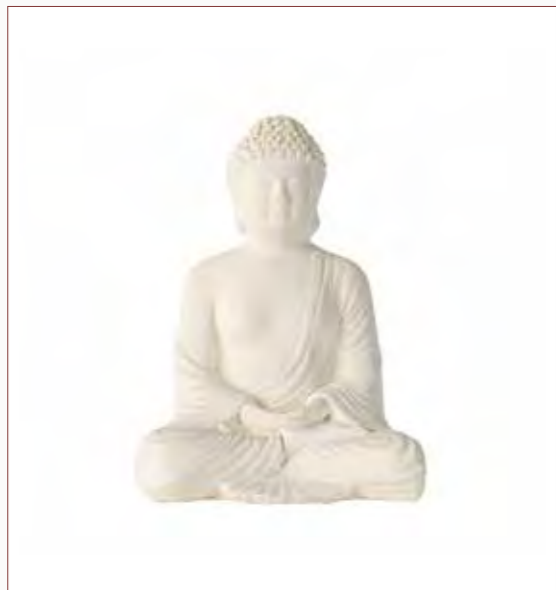

Case Buddha Fragrant Statue

Statue made of scented stone. It will continue to spread the essence when the room fragrance is sprayed on it.