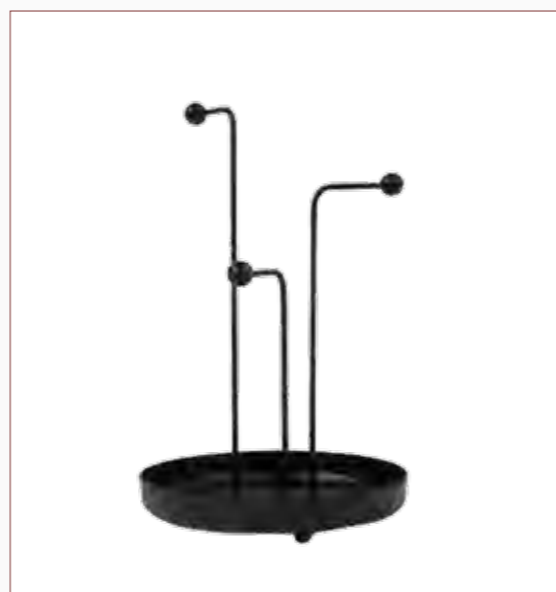

Martha Accessory Stand

165x165x265mm
Made of metal.