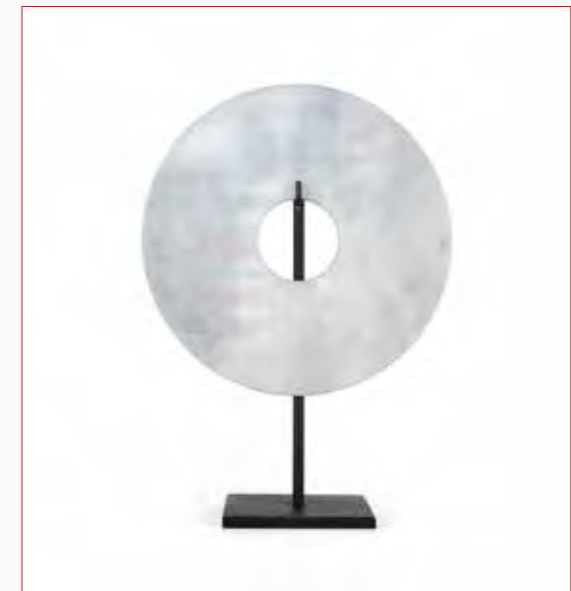

95x210mm
Made of polyester.

✿ ✿ **Norel Marble Object**

300x100x450mm
Made of marble.
Metal leg