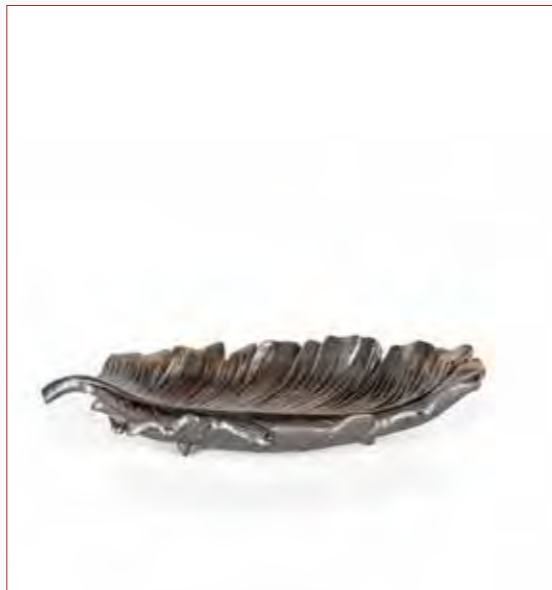

545x310x105mm
Made of polyester.