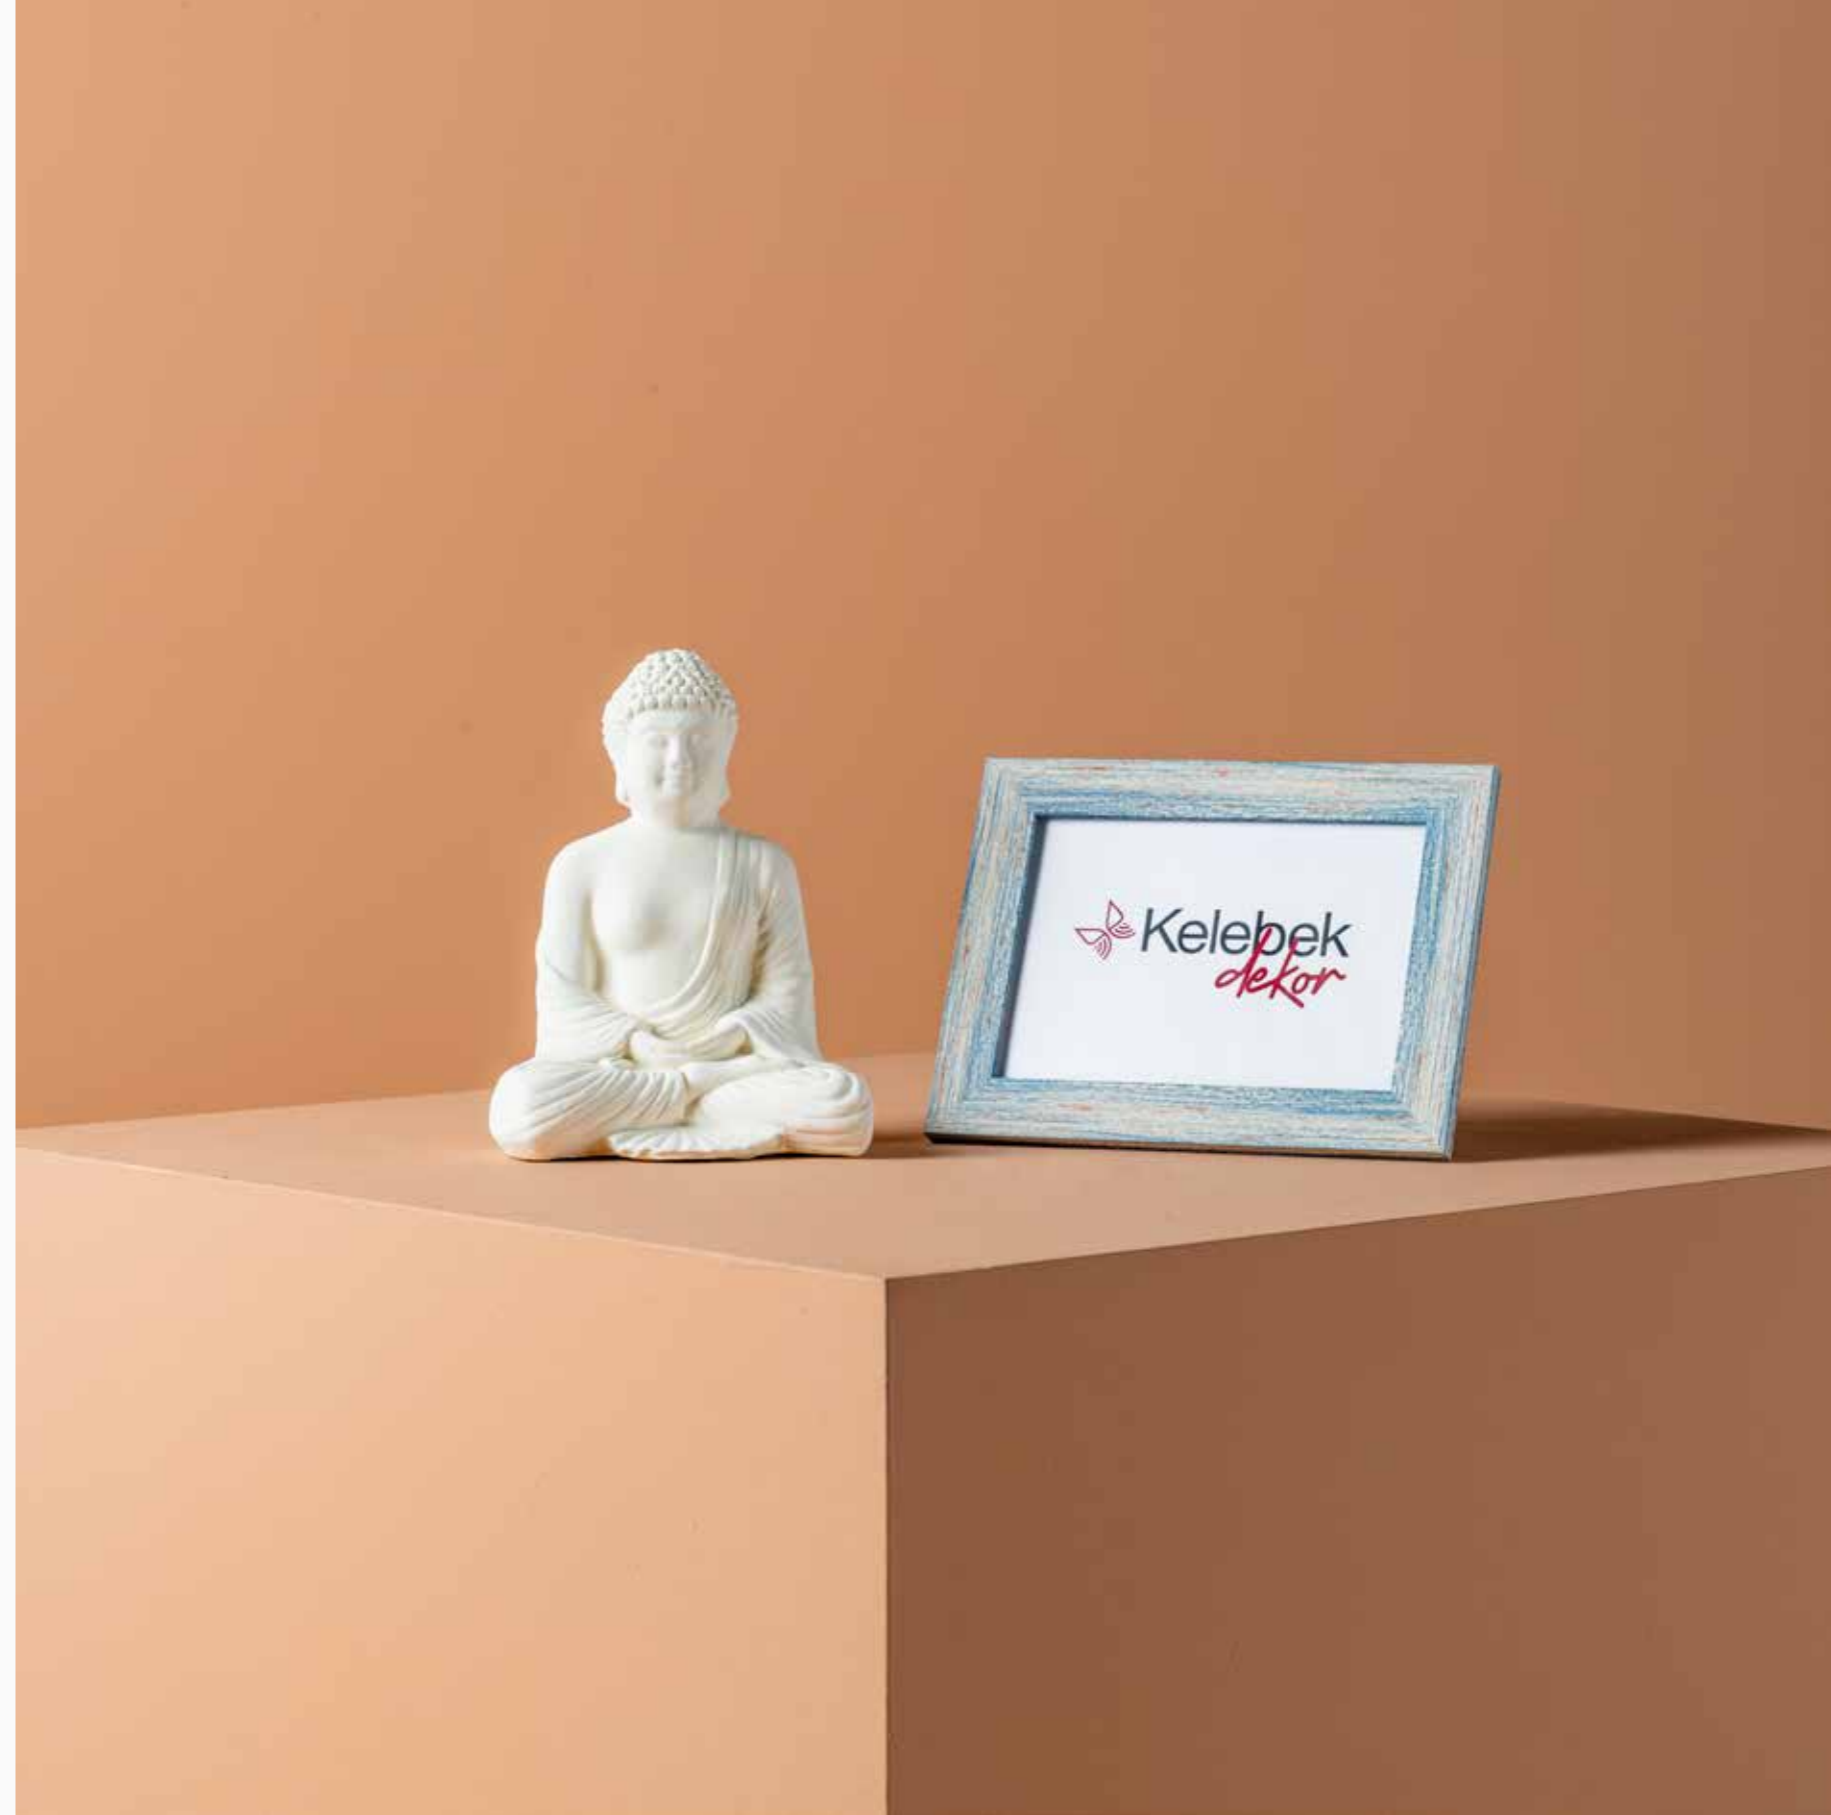

380x180x140mm
Made of metal.

160x160x160mm
Made of ceramic