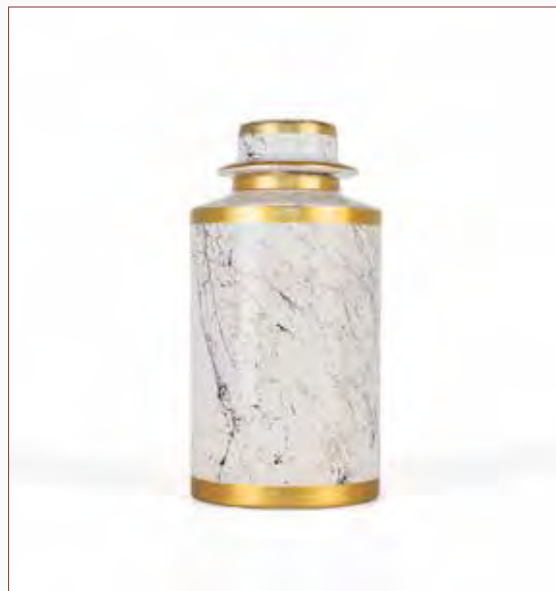

330x100x420mm
Made of metal.

Lidya Celina Sugar Bowl

220x220x240mm
Made of metal.

 **Lidya Rosetta Sugar Bowl**
 220x220x210mm
 *Made of metal.*

SPARKLE OF THE ANTIQUE

Experience the traces of the past with today's quality vintage design products that will accompany you on your historical journey starting from your home. Get caught up in the wind of nostalgia with antique models that have beautiful designs. While reading a book and sipping your coffee on the threshold of historical associations, step outside of time and space with the ambiance of vintage designs.

LIONEL

LIONEL brings elegance and splendor to your home with golden detailed accessories... Kelebek Dekor recreates your home with its impressive accessories.

Lionel Black Gold Decorative Bowl

300x300x130mm
Made of polyester.

Lionel Black Gold Candle Holder Set

110x110x270 110x110x210
Made of metal.

✿ ✿ **Lionel Large Decorative Cylinder Jar**

200x200x280
Made of ceramic.

✿ ✿ **Lionel Small Decorative Cylinder Jar**

190x190x190
Made of ceramic.