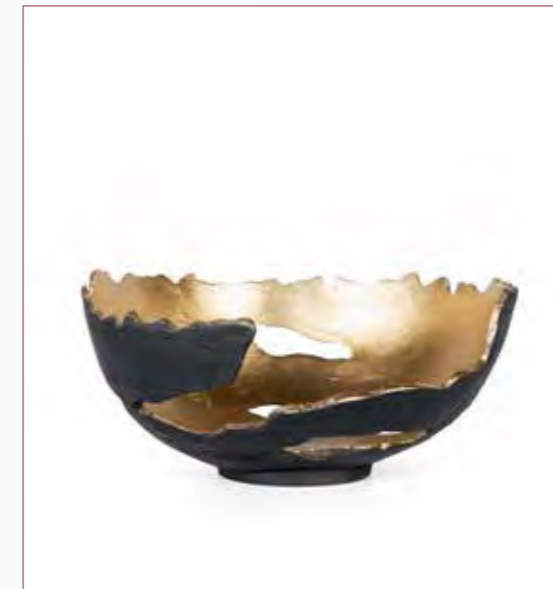

330x100x420mm
Made of metal.

Lidya Celina Sugar Bowl

220x220x240mm
Made of metal.

 **Lidya Rosetta Sugar Bowl**
 220x220x210mm
 *Made of metal.*

SPARKLE OF THE ANTIQUE

Experience the traces of the past with today's quality vintage design products that will accompany you on your historical journey starting from your home. Get caught up in the wind of nostalgia with antique models that have beautiful designs. While reading a book and sipping your coffee on the threshold of historical associations, step outside of time and space with the ambiance of vintage designs.

LIONEL

LIONEL brings elegance and splendor to your home with golden detailed accessories... Kelebek Dekor recreates your home with its impressive accessories.

Lionel Black Gold Decorative Bowl

300x300x130mm
Made of polyester.