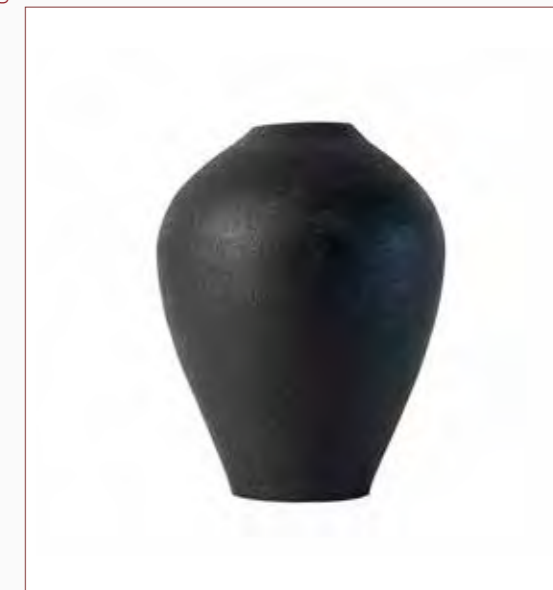

Grant Dark Cube - Large

275x350mm
Made of terracotta material, special patina paint was applied