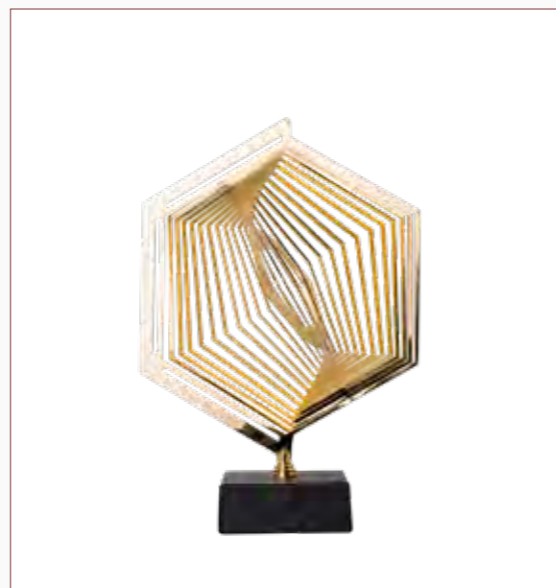

☘ ☘ ☘ **Hexa Object**