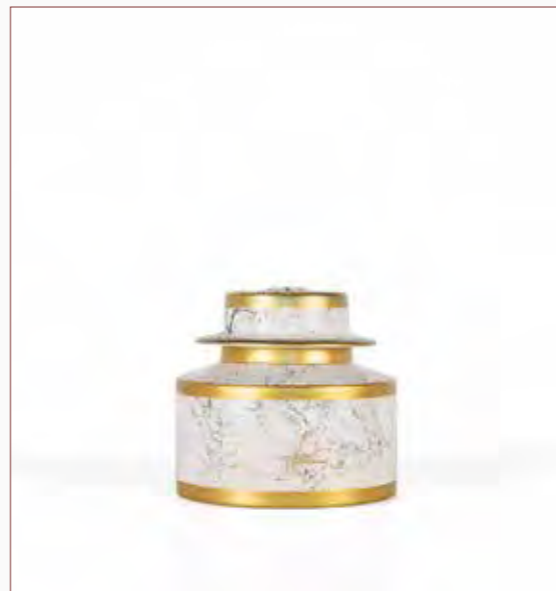

LIONEL

LIONEL brings elegance and splendor to your home with golden detailed accessories... Kelebek Dekor recreates your home with its impressive accessories.

Lionel Black Gold Decorative Bowl

300x300x130mm
Made of polyester.

Lionel Black Gold Candle Holder Set

110x110x270 110x110x210
Made of metal.

✿ ✿ **Lionel Large Decorative Cylinder Jar**

200x200x280
Made of ceramic.

✿ ✿ **Lionel Small Decorative Cylinder Jar**

190x190x190
Made of ceramic.