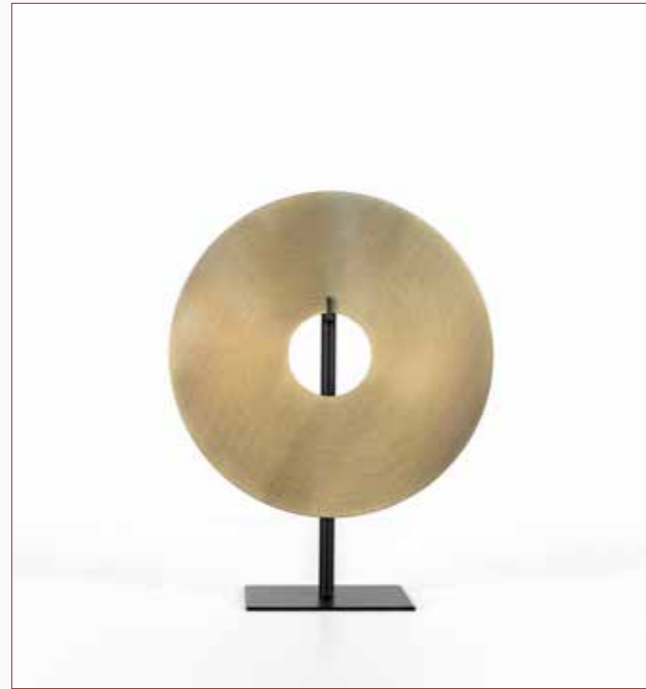

540x210x10mm
Body part is wooden. It is placed on a wooden leg with metal rods.

Viena Vera Accessory Stand

410x160mm
Made of metal.

Viena Round Object

270x210x110mm
Made of metal.

PRODA

PRODA brings romantic and stylish touch to your home. Kelebek Dekor brings elegance to your home with either minimalist or stylish designs to suit your taste and fills your home with love.