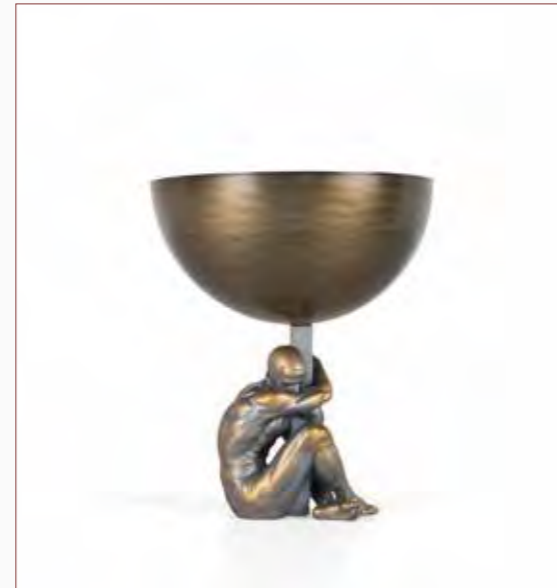

Proda Gold Bowl Trinket