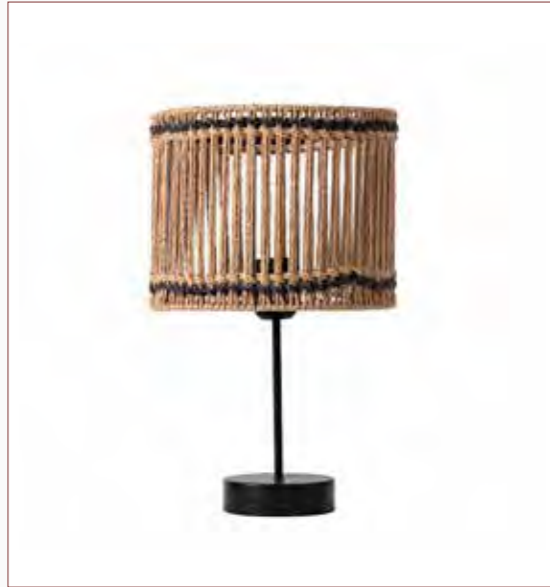

✿
✿
✿ **Pash Painting**

600x800
Made with water-based acrylic paint.
Wooden Frame is available.

✿
✿
✿ **Passion Painting**

600x800
Made with water-based acrylic paint.
Wooden Frame is available.

LIGHTING

☘ ☘ ☘
Soffice Lampshade