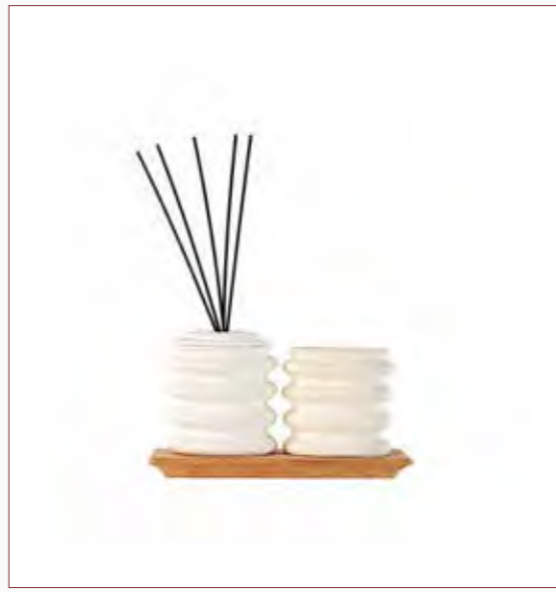

Senta Hella Vase

250x80x350mm
Made of ceramic

Senta Futura Vase

300x120x350mm
Made of ceramic

Senta Passion Wooden Serving Plate

210x105x20mm
Made of wooden material

Senta Passion Candle

90x95mm
Palo santo therapy candle